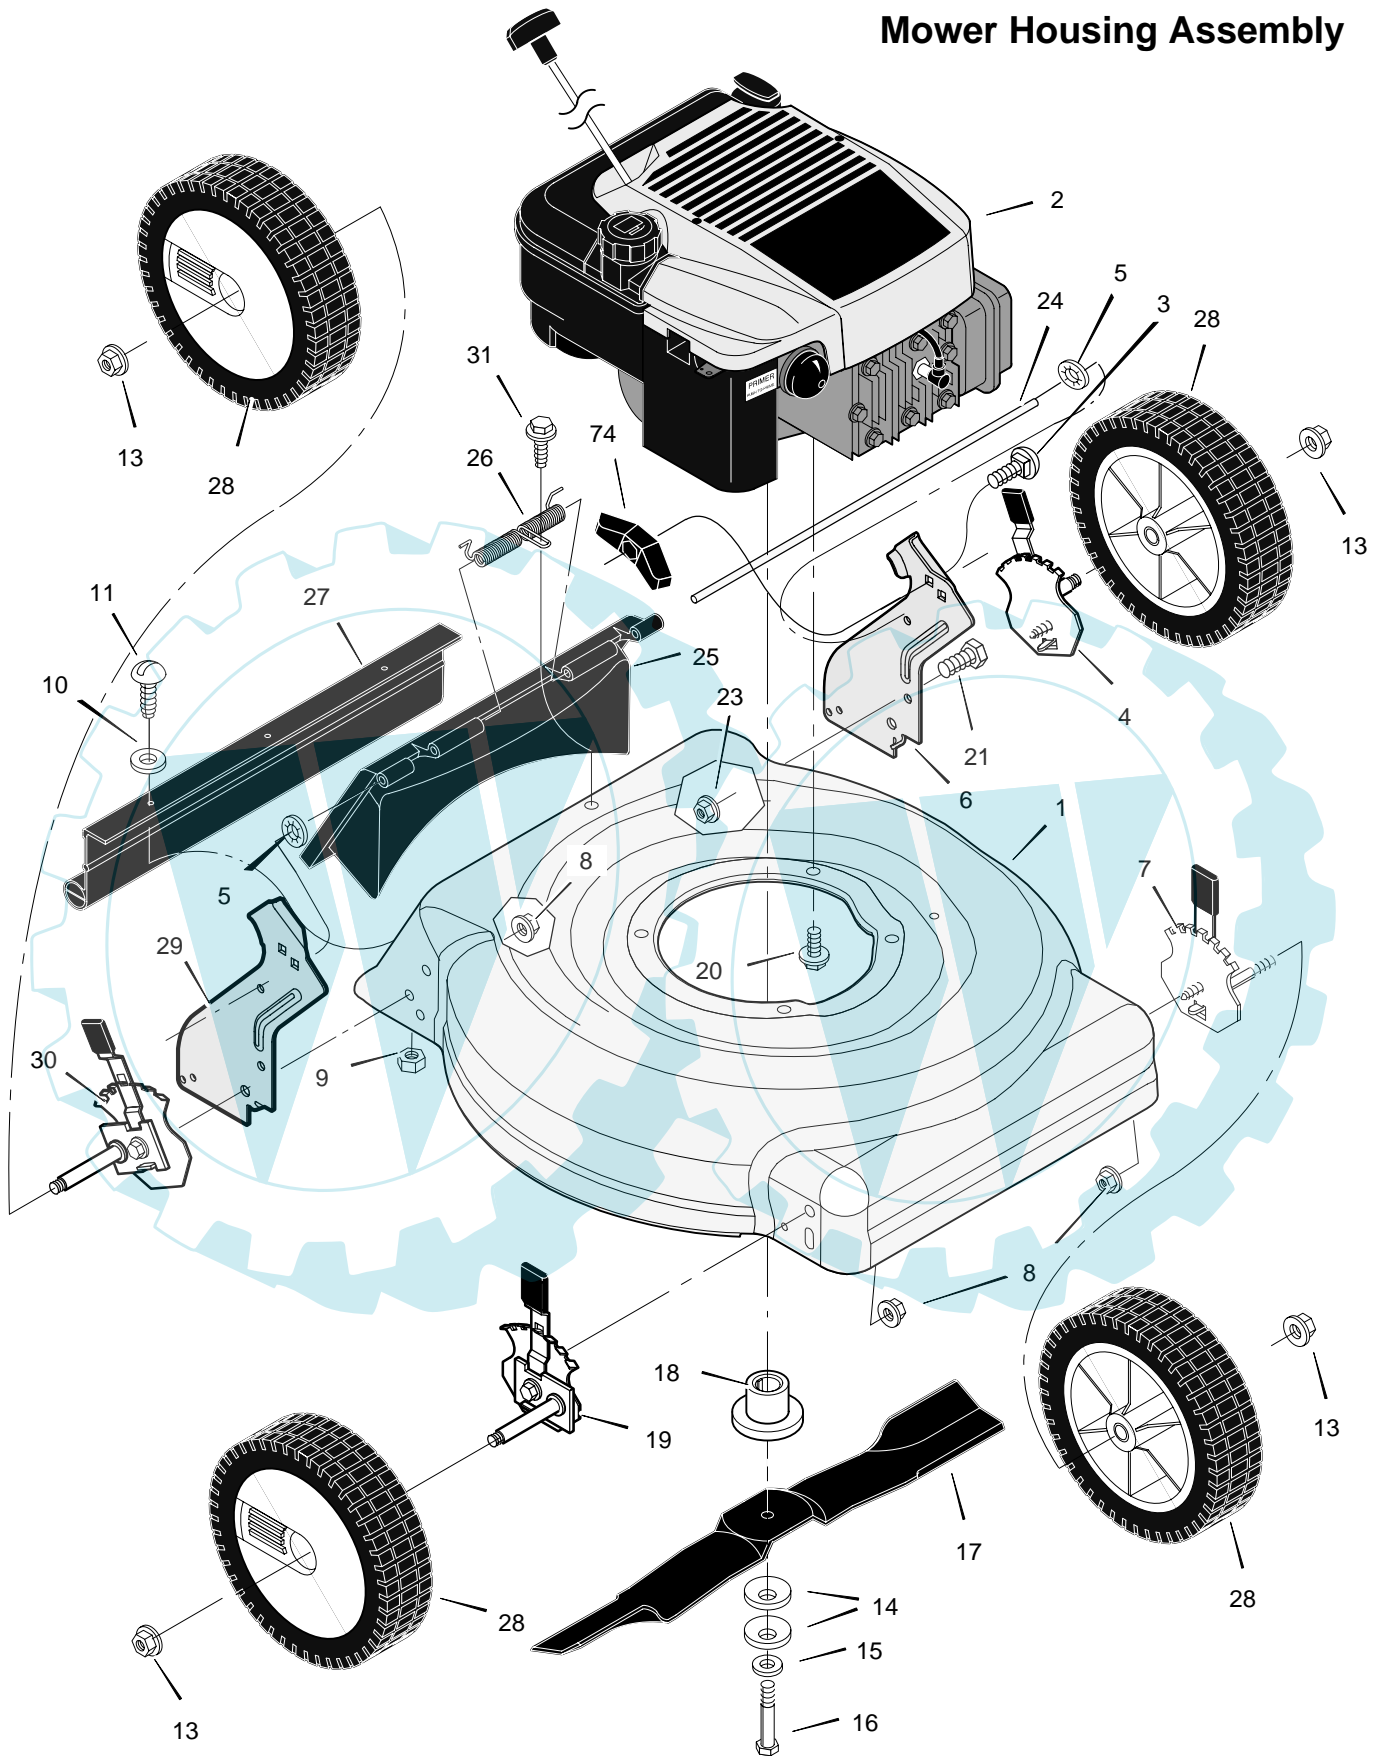

204210x194A

Mower Housing Assembly

204210x194A

Mower Housing Assembly

KEY NO.	DESCRIPTION	PART NO.	KEY NO.	DESCRIPTION	PART NO.
1	Housing	776150	18	Adapter, Blade	672503
2	Engine	*	19	Adjuster, Right Front Height	672600
3	Bolt, Carriage	002x81	20	Bolt, Engine	0025x6
4	Adjuster, Left Rear Height	672605	21	Bolt	001x45
5	Retainer, Push **	028x49	23	Nut, Flange	015x79
6	Bracket, Left Handle	1101239E700	24	Rod, Pivot **	215x17 Z
7	Adjuster, Left Front Height	672601	25	Door, Rear (Black)	672610
8	Nut, Flange	015x68	26	Spring **	166x44
9	Nut, Hex	15x102	27	Guard, Rear	671970
10	Washer	017x38	28	Wheel & Tire	672060
11	Screw	004x21	29	Bracket, Right Handle	1101238E700
13	Nut, Flange	015x84	30	Adjuster, Right Rear Height	672604
14	Washer, Belleville	17x137	31	Screw	26x245
15	Washer	17x124	74	Knob	071495
16	Bolt	01x153	--	Instruction Book	F-030400L
17	Blade	672763E701			

* Parts are available from an Authorized Engine Service Center. See "Engines, Gasoline" or "Gasoline Engines" in the yellow pages of the telephone directory.

** These parts are included with Key 25.

204210x194A

Handle & Bag Assembly

KEY NO.	DESCRIPTION	PART NO.
1	Handle, Upper (Black)	1101555E701
2	Handle, Lower (Black)	672874E701
3	Bolt	002x77
4	Knob, Plastic	071294
7	Locknut	15x116
12	Guide, Rope	071530
13	Engine Stop Lever	671924E701

KEY NO.	DESCRIPTION	PART NO.
14	Bracket, Stop Lever	1101454
15	Fastener, Cable	1101353
16	Engine Stop Cable	1101360
21	Frame, Top	071592
22	Frame Assembly	672905
23	Bag, Cloth	1101030