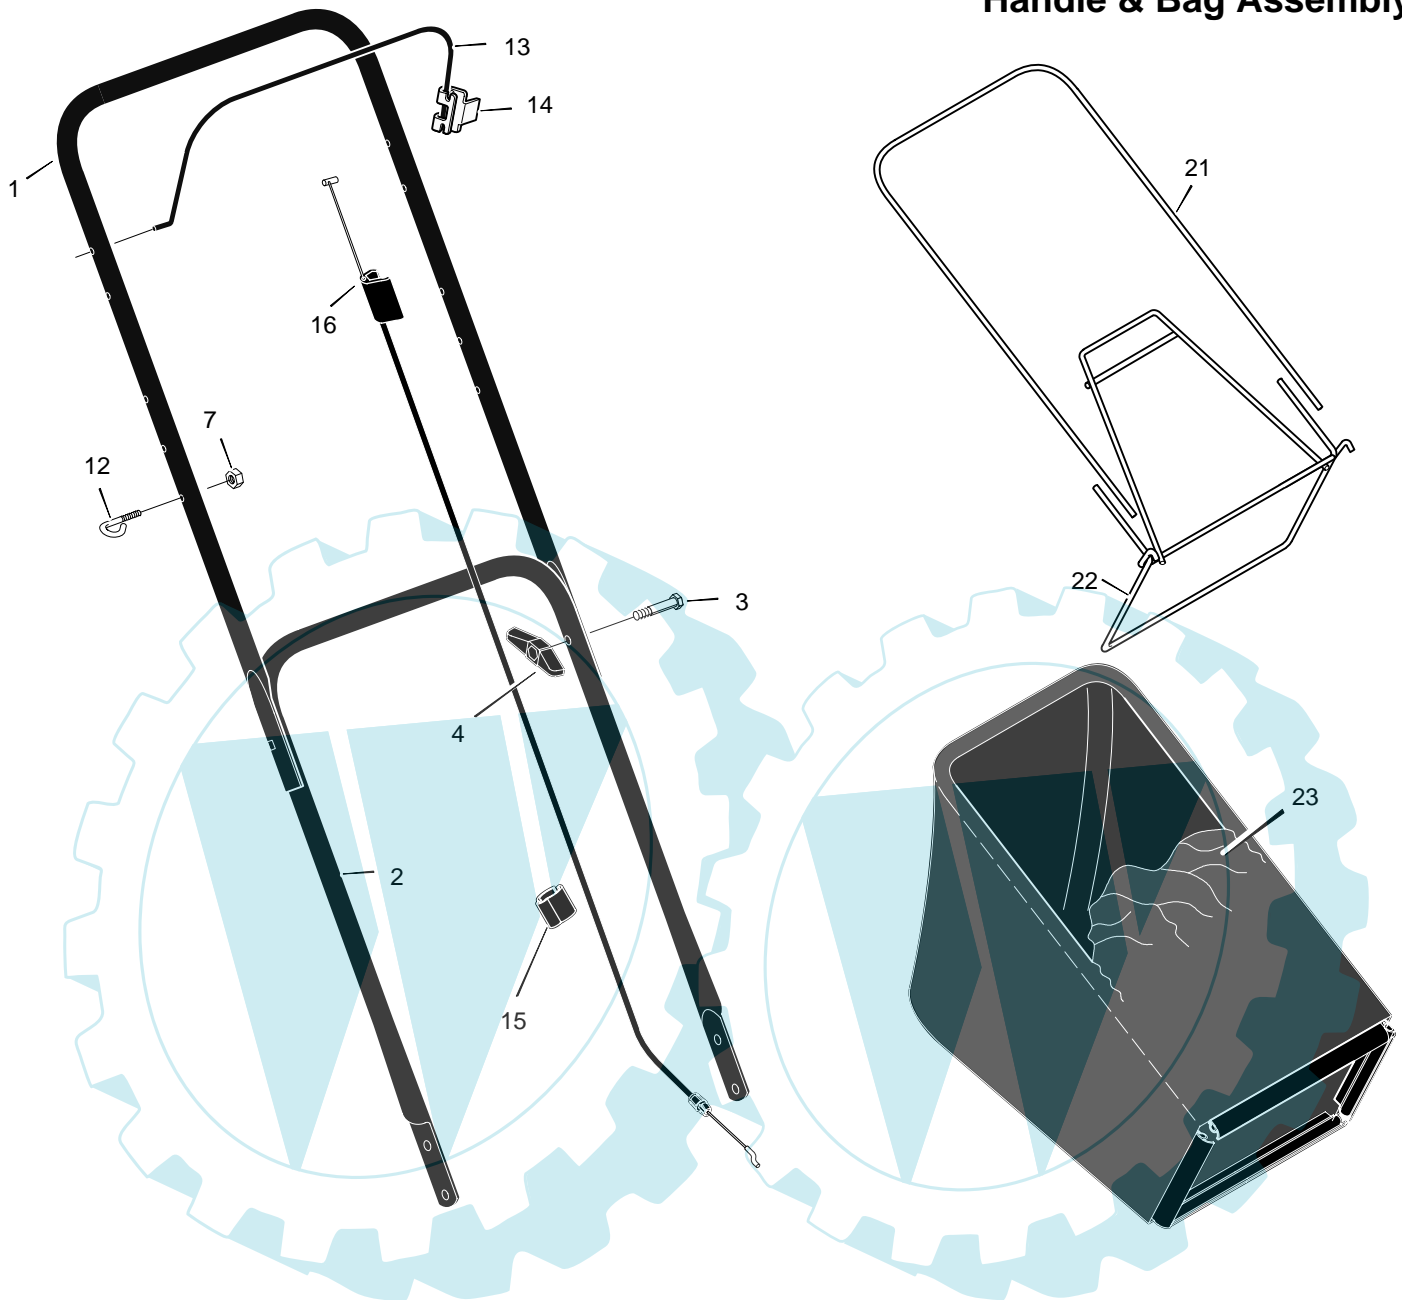

204210x194A

Mower Housing Assembly

204210x194A

Mower Housing Assembly

KEY NO.	DESCRIPTION	PART NO.	KEY NO.	DESCRIPTION	PART NO.
1	Housing	776150	18	Adapter, Blade	672503
2	Engine	*	19	Adjuster, Right Front Height	672600
3	Bolt, Carriage	002x81	20	Bolt, Engine	0025x6
4	Adjuster, Left Rear Height	672605	21	Bolt	001x45
5	Retainer, Push **	028x49	23	Nut, Flange	015x79
6	Bracket, Left Handle	1101239E700	24	Rod, Pivot **	215x17 Z
7	Adjuster, Left Front Height	672601	25	Door, Rear (Black)	672610
8	Nut, Flange	015x68	26	Spring **	166x44
9	Nut, Hex	15x102	27	Guard, Rear	671970
10	Washer	017x38	28	Wheel & Tire	672060
11	Screw	004x21	29	Bracket, Right Handle	1101238E700
13	Nut, Flange	015x84	30	Adjuster, Right Rear Height	672604
14	Washer, Belleville	17x137	31	Screw	26x245
15	Washer	17x124	74	Knob	071495
16	Bolt	01x153	--	Instruction Book	F-030400L
17	Blade	672763E701			

* Parts are available from an Authorized Engine Service Center. See "Engines, Gasoline" or "Gasoline Engines" in the yellow pages of the telephone directory.

** These parts are included with Key 25.

204210x194A

Handle & Bag Assembly

KEY NO.	DESCRIPTION	PART NO.
1	Handle, Upper (Black)	1101555E701
2	Handle, Lower (Black)	672874E701
3	Bolt	002x77
4	Knob, Plastic	071294
7	Locknut	15x116
12	Guide, Rope	071530
13	Engine Stop Lever	671924E701

KEY NO.	DESCRIPTION	PART NO.
14	Bracket, Stop Lever	1101454
15	Fastener, Cable	1101353
16	Engine Stop Cable	1101360
21	Frame, Top	071592
22	Frame Assembly	672905
23	Bag, Cloth	1101030